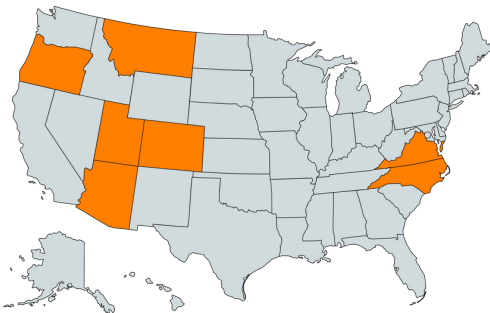

WTREX 2023

Singletary Lake State Park
Kelly, North Carolina

Women-in-Fire Prescribed Fire Training Exchange (WTREX) is an intensive 12-day training exchange that combines practical live-fire training with indoor learning and discussion to advance participants' qualifications and experience in wildland fire operations.

INCIDENT MANAGEMENT TEAM (IMT)

19 INDIVIDUALS

8 AGENCIES

NCSU State Extension, North Carolina Forest Service, The Nature Conservancy (North American Region, NC, VA, OR), Avery Counselling and Services, Flying Hat Production, United States Marine Corps Cherry Point, Flagstaff Hotshots, and Esri

7 STATES

North Carolina, Virginia, Oregon, Montana, Utah, Arizona, and Colorado

PARTICIPANTS

30 INDIVIDUALS

27 AGENCIES

Sandhills Prescribed Burn Association, Air Force Wildland Fire Branch, Audubon Canyon Ranch Fire Forward, National Park Service (Yosemite, Dinosaur National Monument, Yellowstone, Whiskeytown), Bureau of Indian Affairs (Pine Ridge Fire Agency), North Carolina State Parks (Natural Resource Crew, Mountain Region Biologist, Burn Crew Manager), North Carolina Forest Service (Surry County, Dupont State Recreational Forest, Person County), NCSU State Extension, Department of Natural Resources and Renewables, Mountain Valleys Resource Conservation & Development Council, United States Forest Service (El Yunque NF, Pisgah NF), The Nature Conservancy (IL, NAR, NC), Gensburg-Markham Prairie, Downer Defense, Georgia Department of Natural Resources, Mt. Adams Resource Stewards, and Pyreco

12 STATES AND TERRITORIES

North Carolina, Texas, California, South Dakota, Wisconsin, Wyoming, Puerto Rico, Colorado, Indiana, Illinois, Georgia, Washington

4 COUNTRIES

United States, Canada, Germany, and Australia