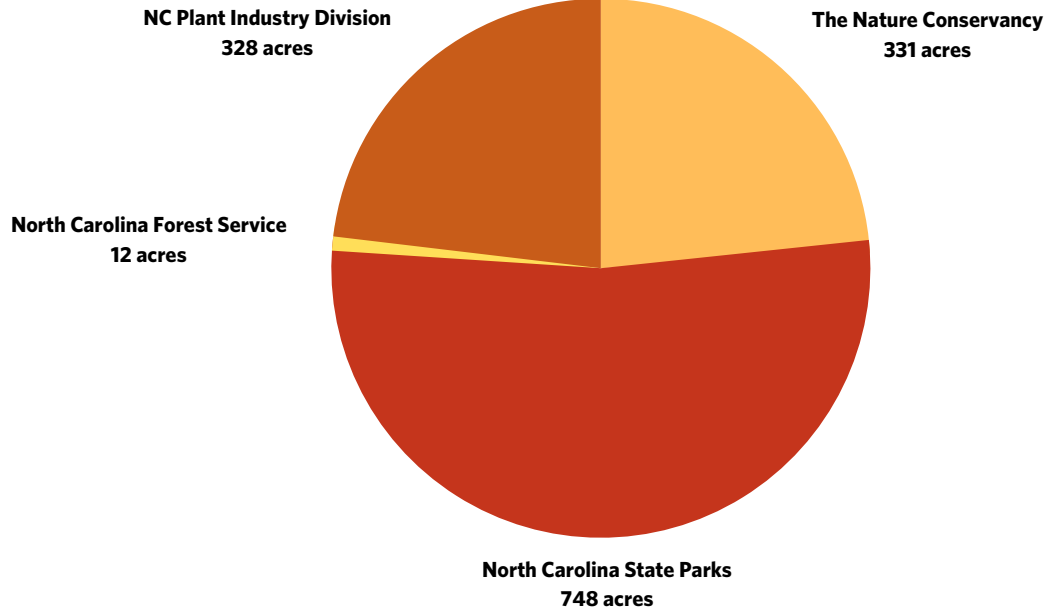

OPERATIONS METRICS

DAYS
BURNING

6

COMPLETED
BURN UNITS

19

BURN BOSSES
SUPPORTED

11

TOTAL
ACRES

1419

ACRES BY PARTNER