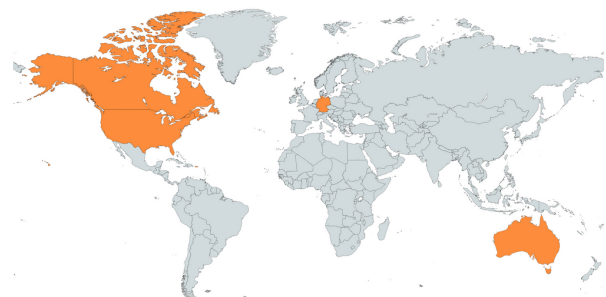

12 STATES AND TERRITORIES

North Carolina, Texas, California, South Dakota, Wisconsin, Wyoming, Puerto Rico, Colorado, Indiana, Illinois, Georgia, Washington

4 COUNTRIES

United States, Canada, Germany, and Australia

3 CONTINENTS

North America, Europe, and Australia

OPERATIONS METRICS

DAYS
BURNING

6

COMPLETED
BURN UNITS

19

BURN BOSSES
SUPPORTED