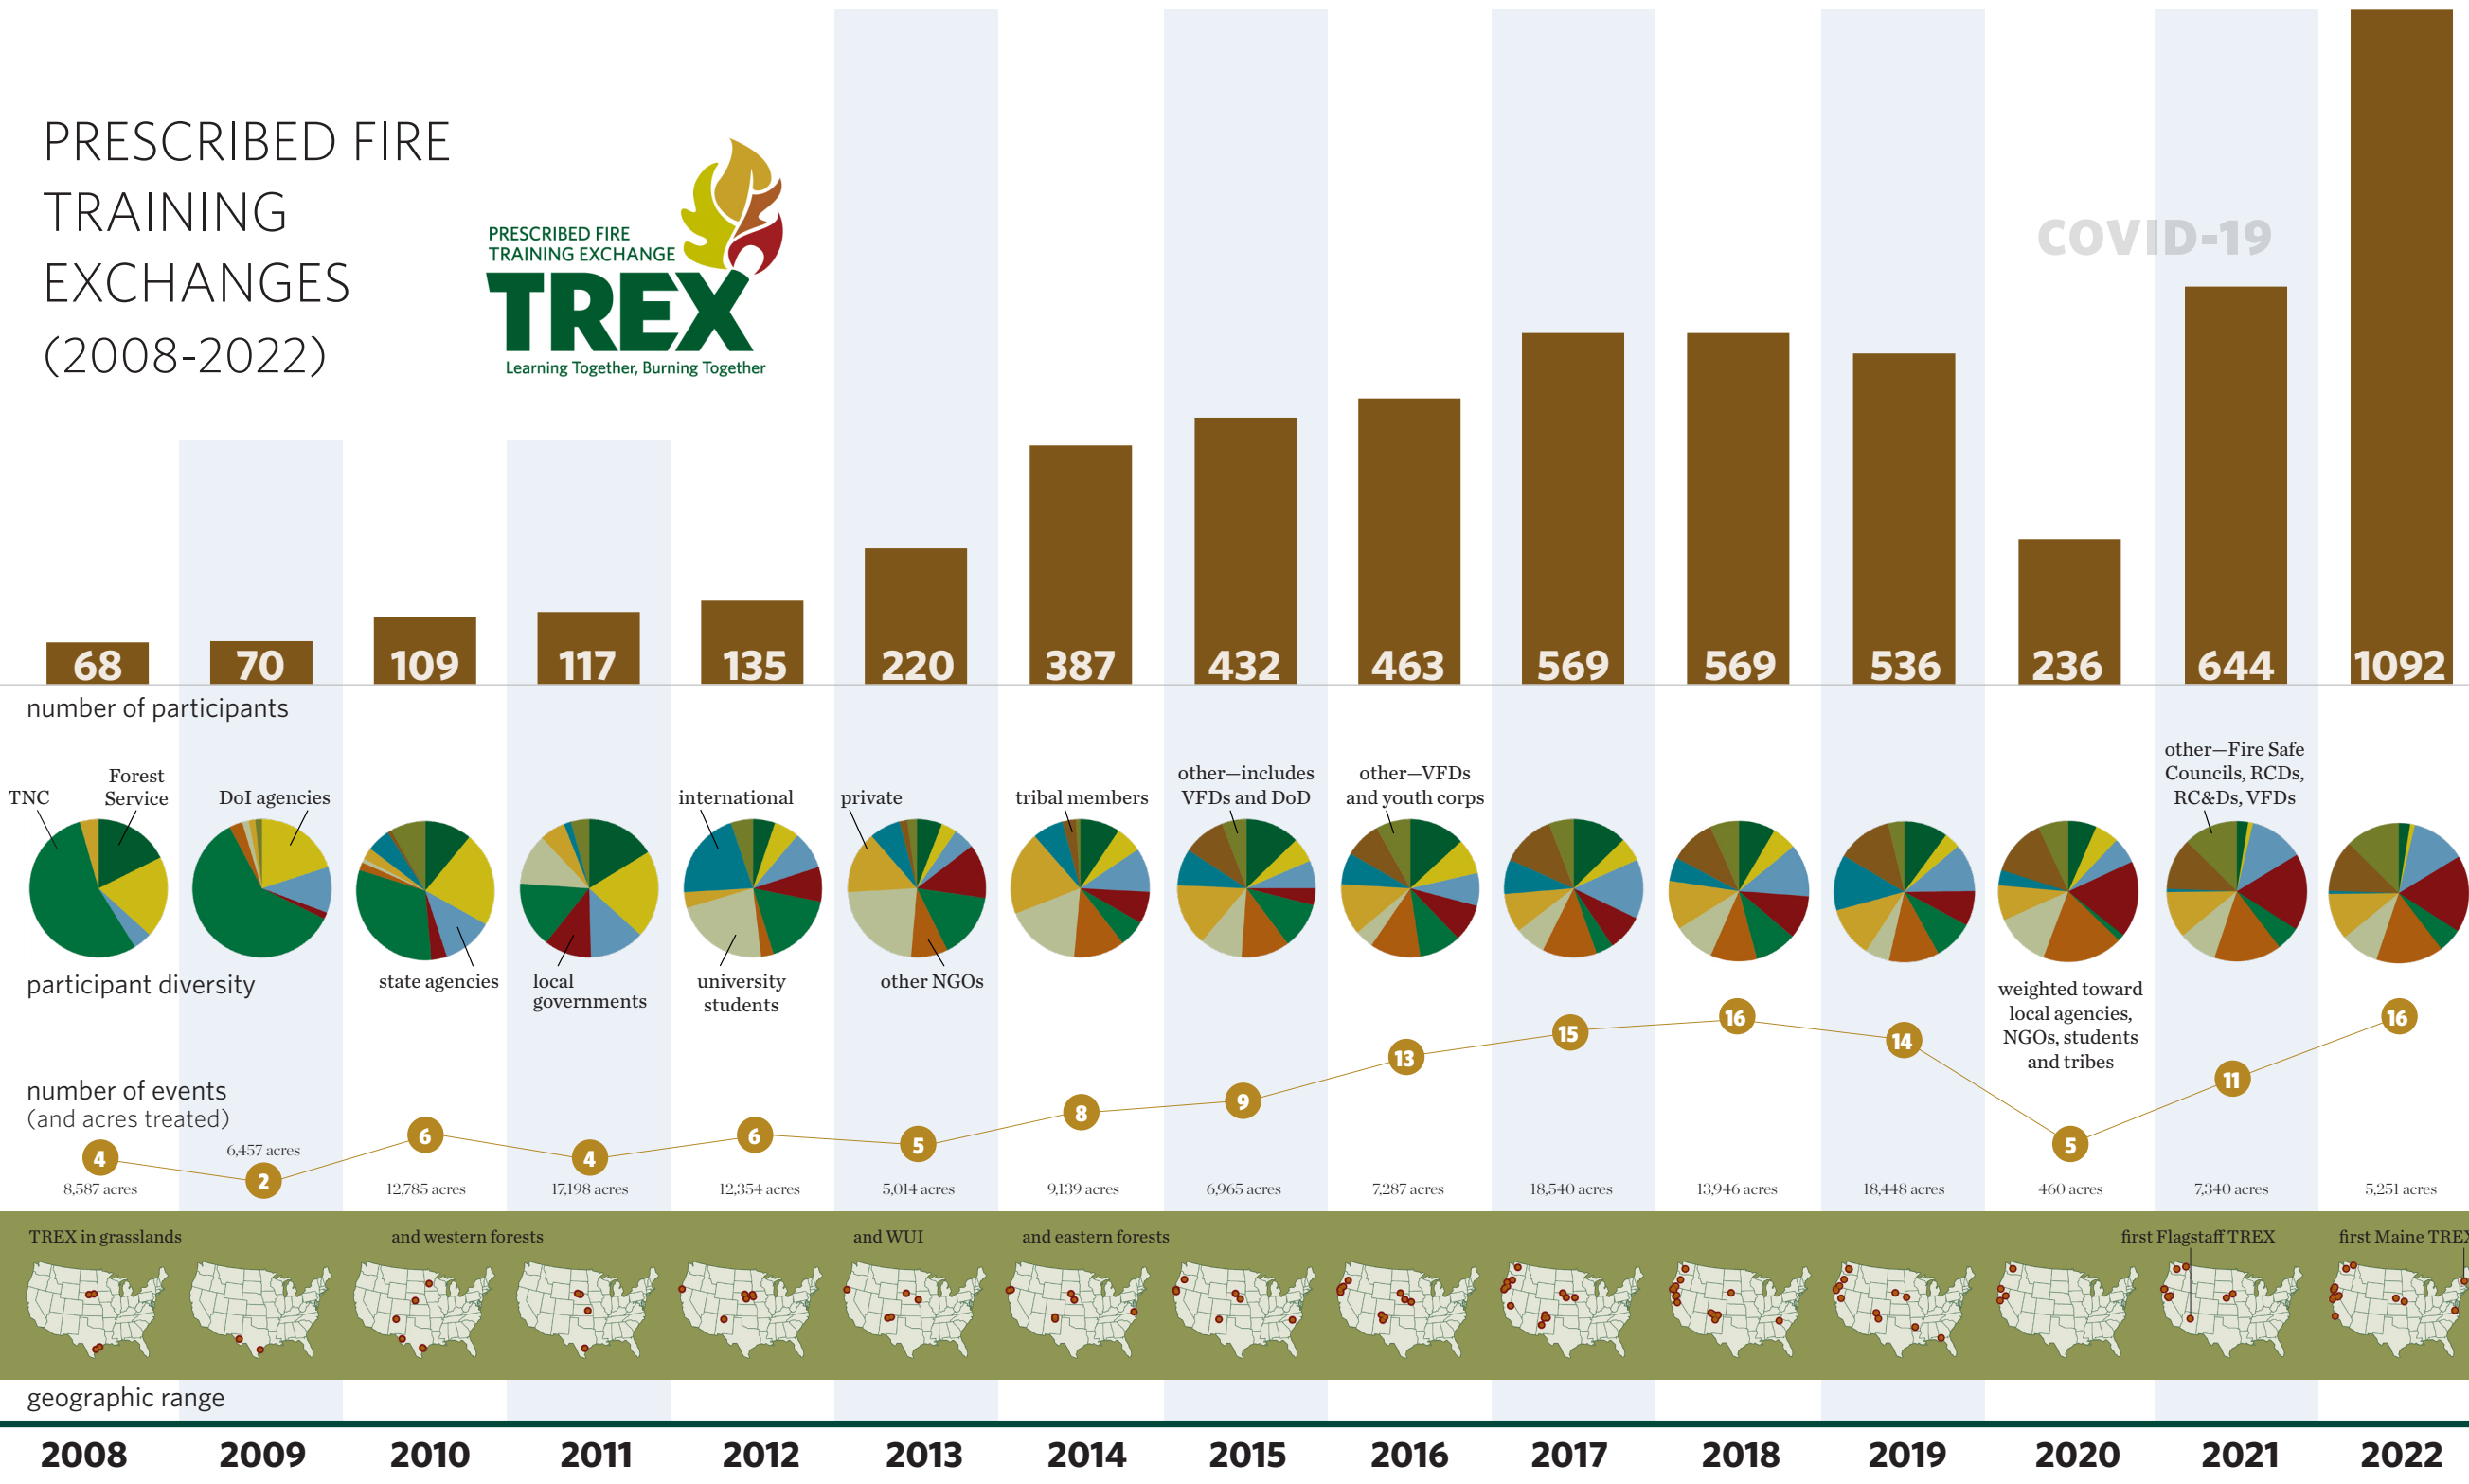

PRESCRIBED FIRE TRAINING EXCHANGES (2008-2022)

COVID-19

number of participants

number of events (and acres treated)

geographic range

2008 2009 2010 2011 2012 2013 2014 2015 2016 2017 2018 2019 2020 2021 2022

For more about TREX, visit <http://nature.ly/trainingexchanges>