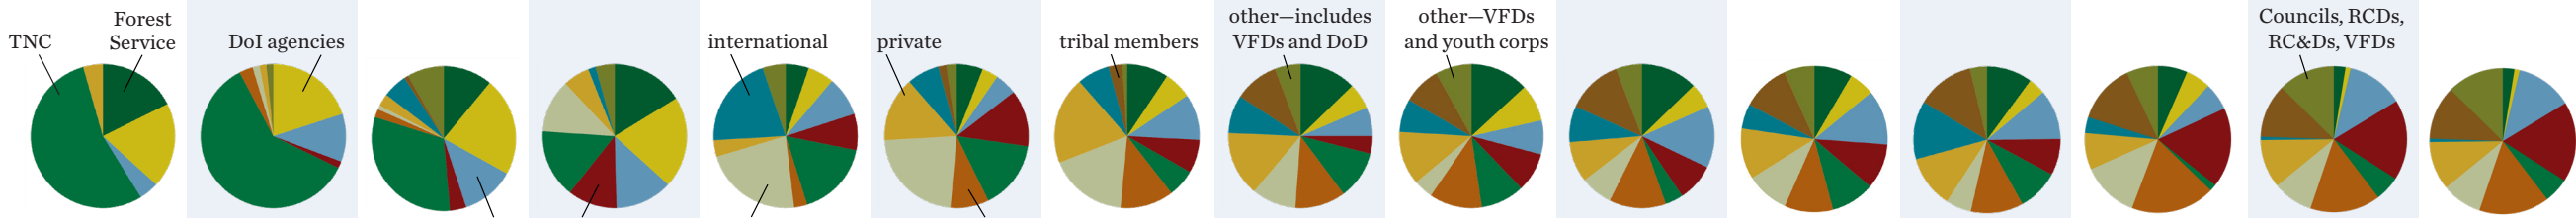

PRESCRIBED FIRE TRAINING EXCHANGES (2008-2022)

COVID-19

number of participants

number of events (and acres treated)

geographic range

2008 2009 2010 2011 2012 2013 2014 2015 2016 2017 2018 2019 2020 2021 2022