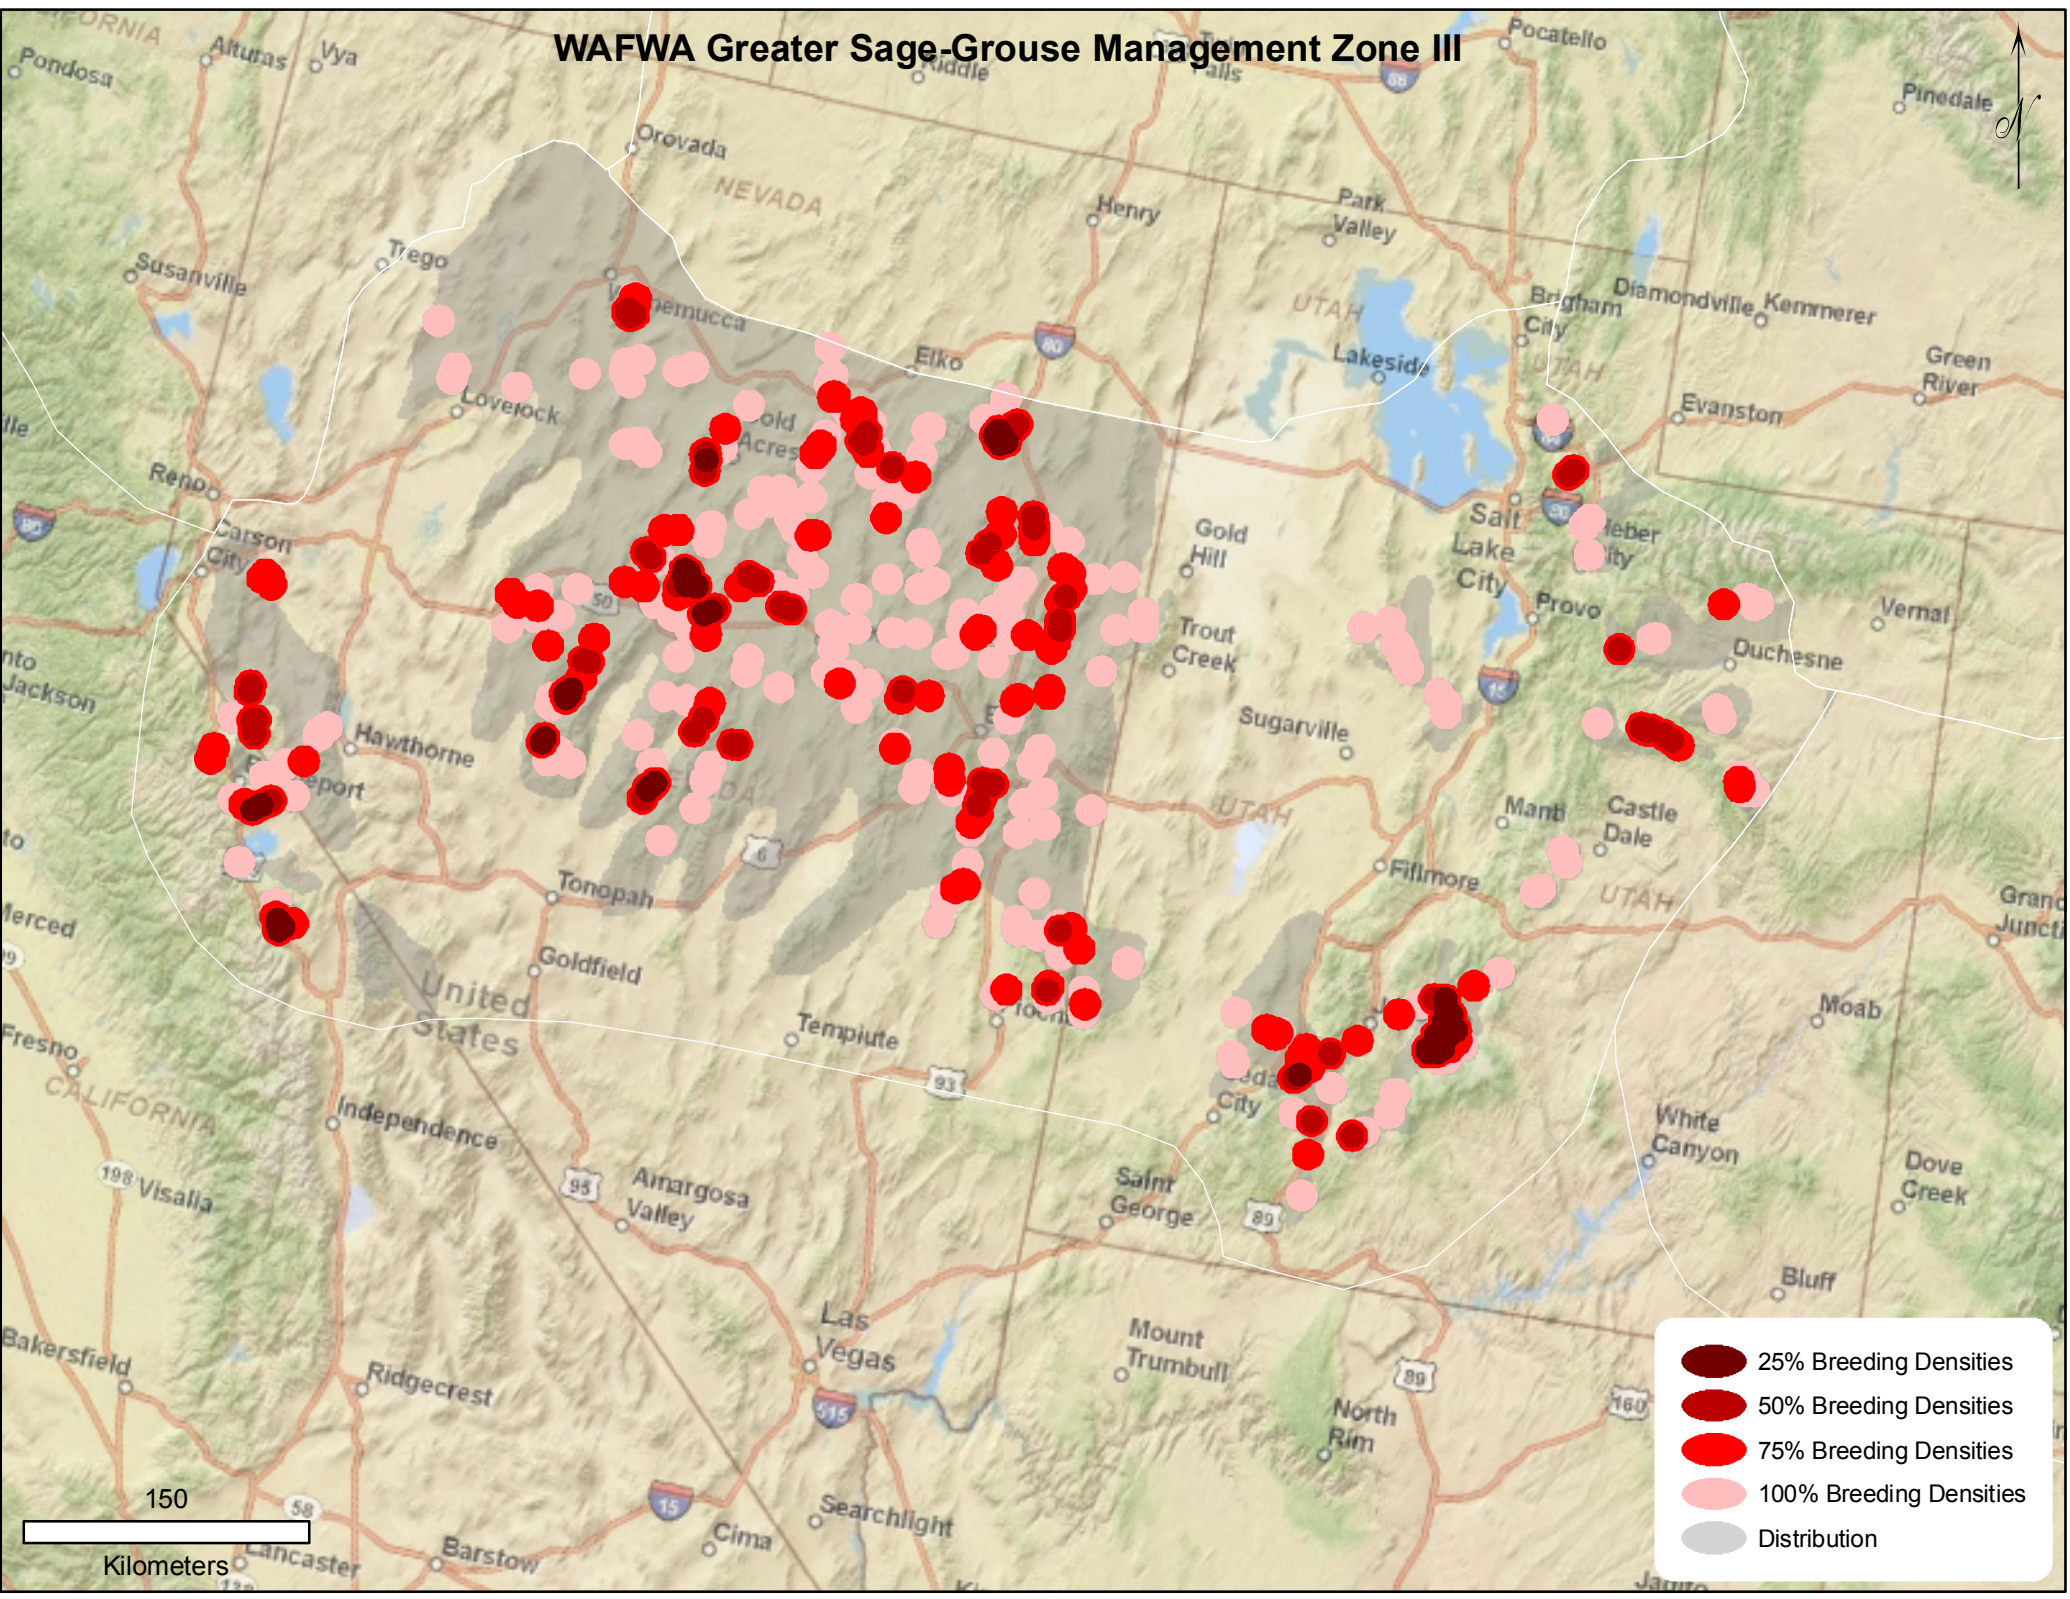

# WAFWA Greater Sage-Grouse Management Zone III

150  
Kilometers