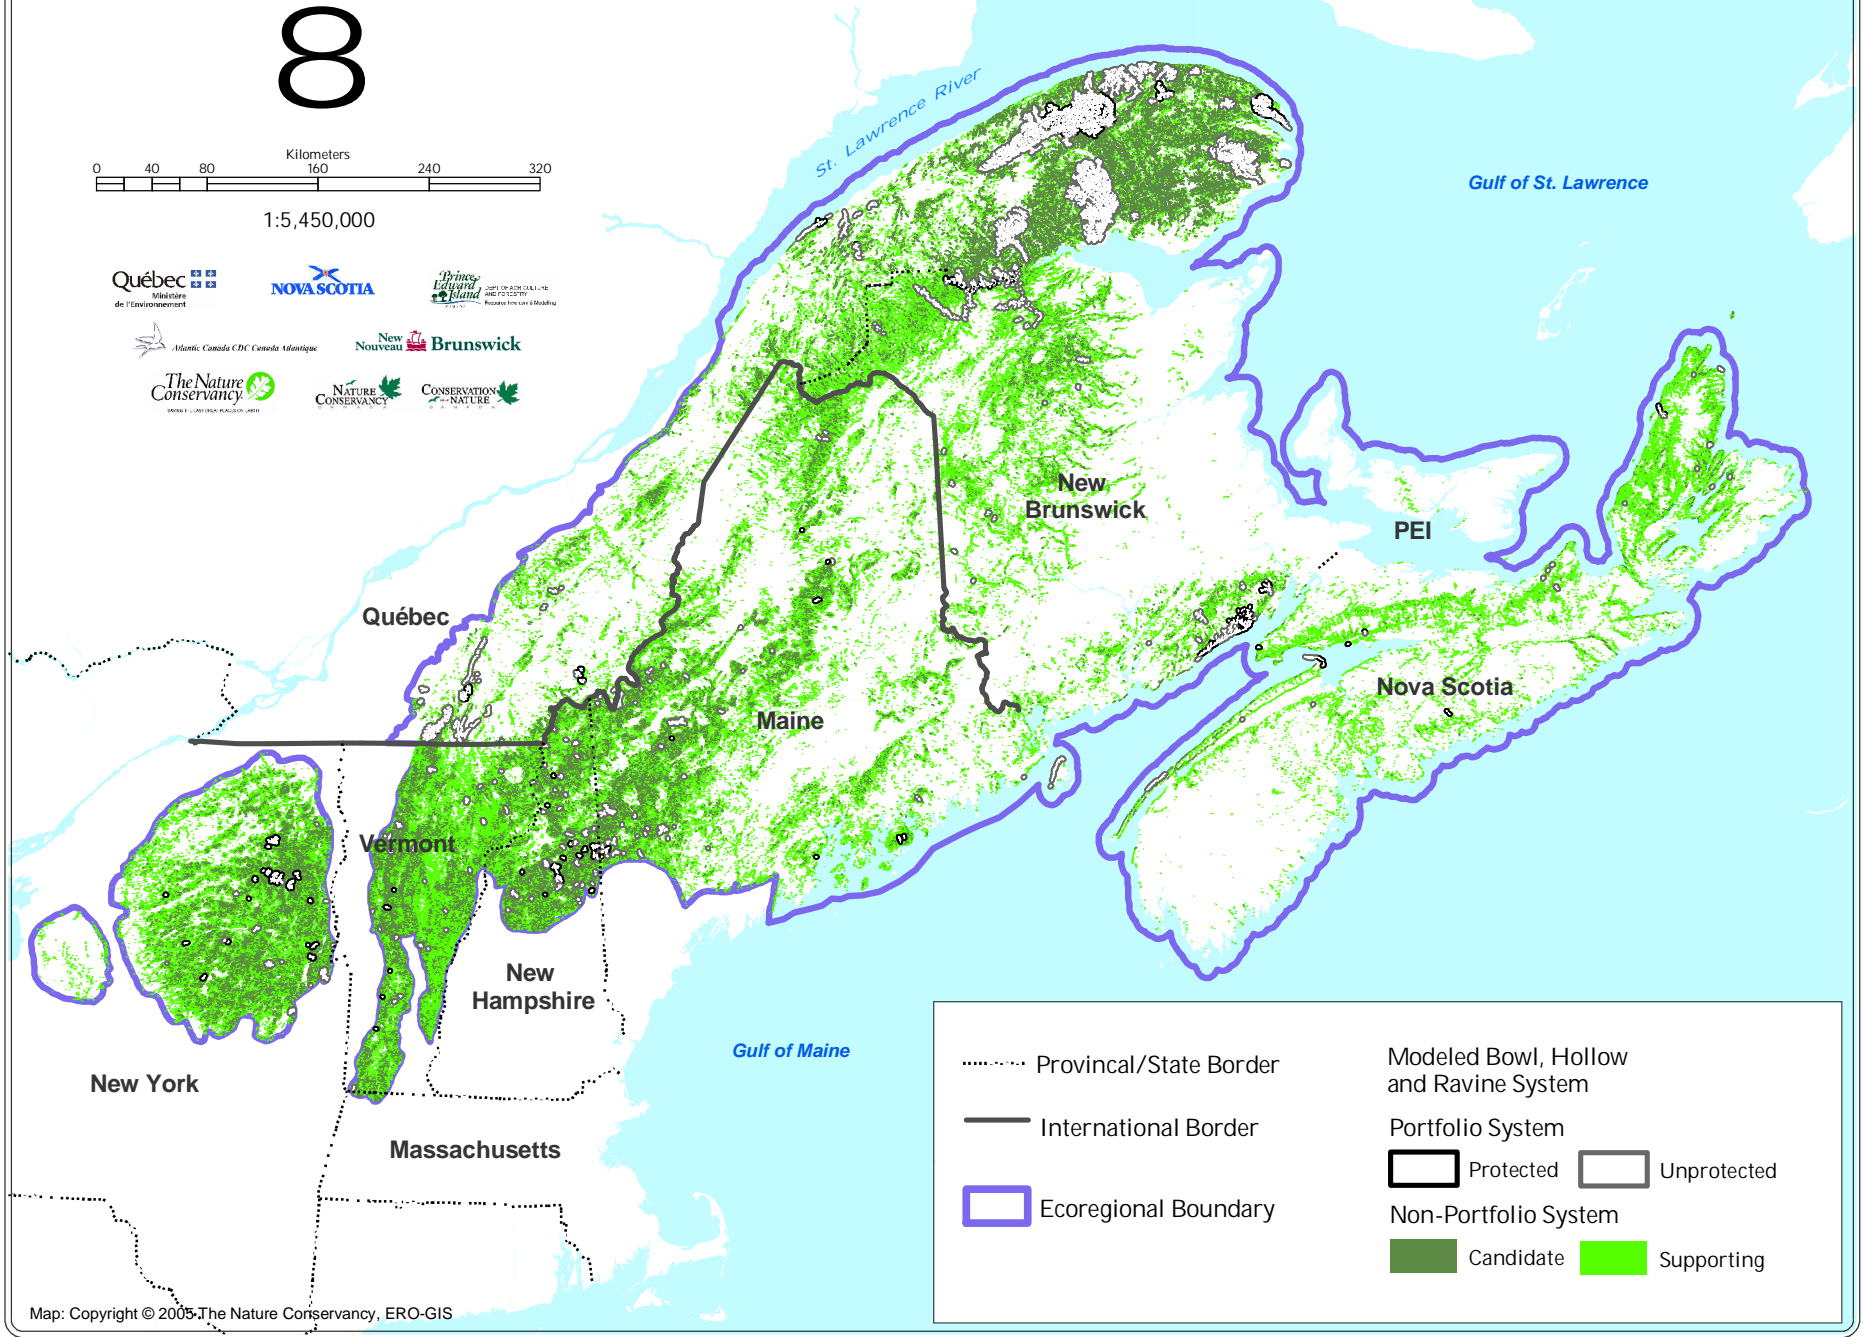

BOWL, HOLLOW AND RAVINE NETWORKS

NORTHERN APPALACHIAN / ACADIAN ECOREGION

8

1:5,450,000

..... Provincial/State Border

— International Border

□ Ecoregional Boundary

Modeled Bowl, Hollow and Ravine System