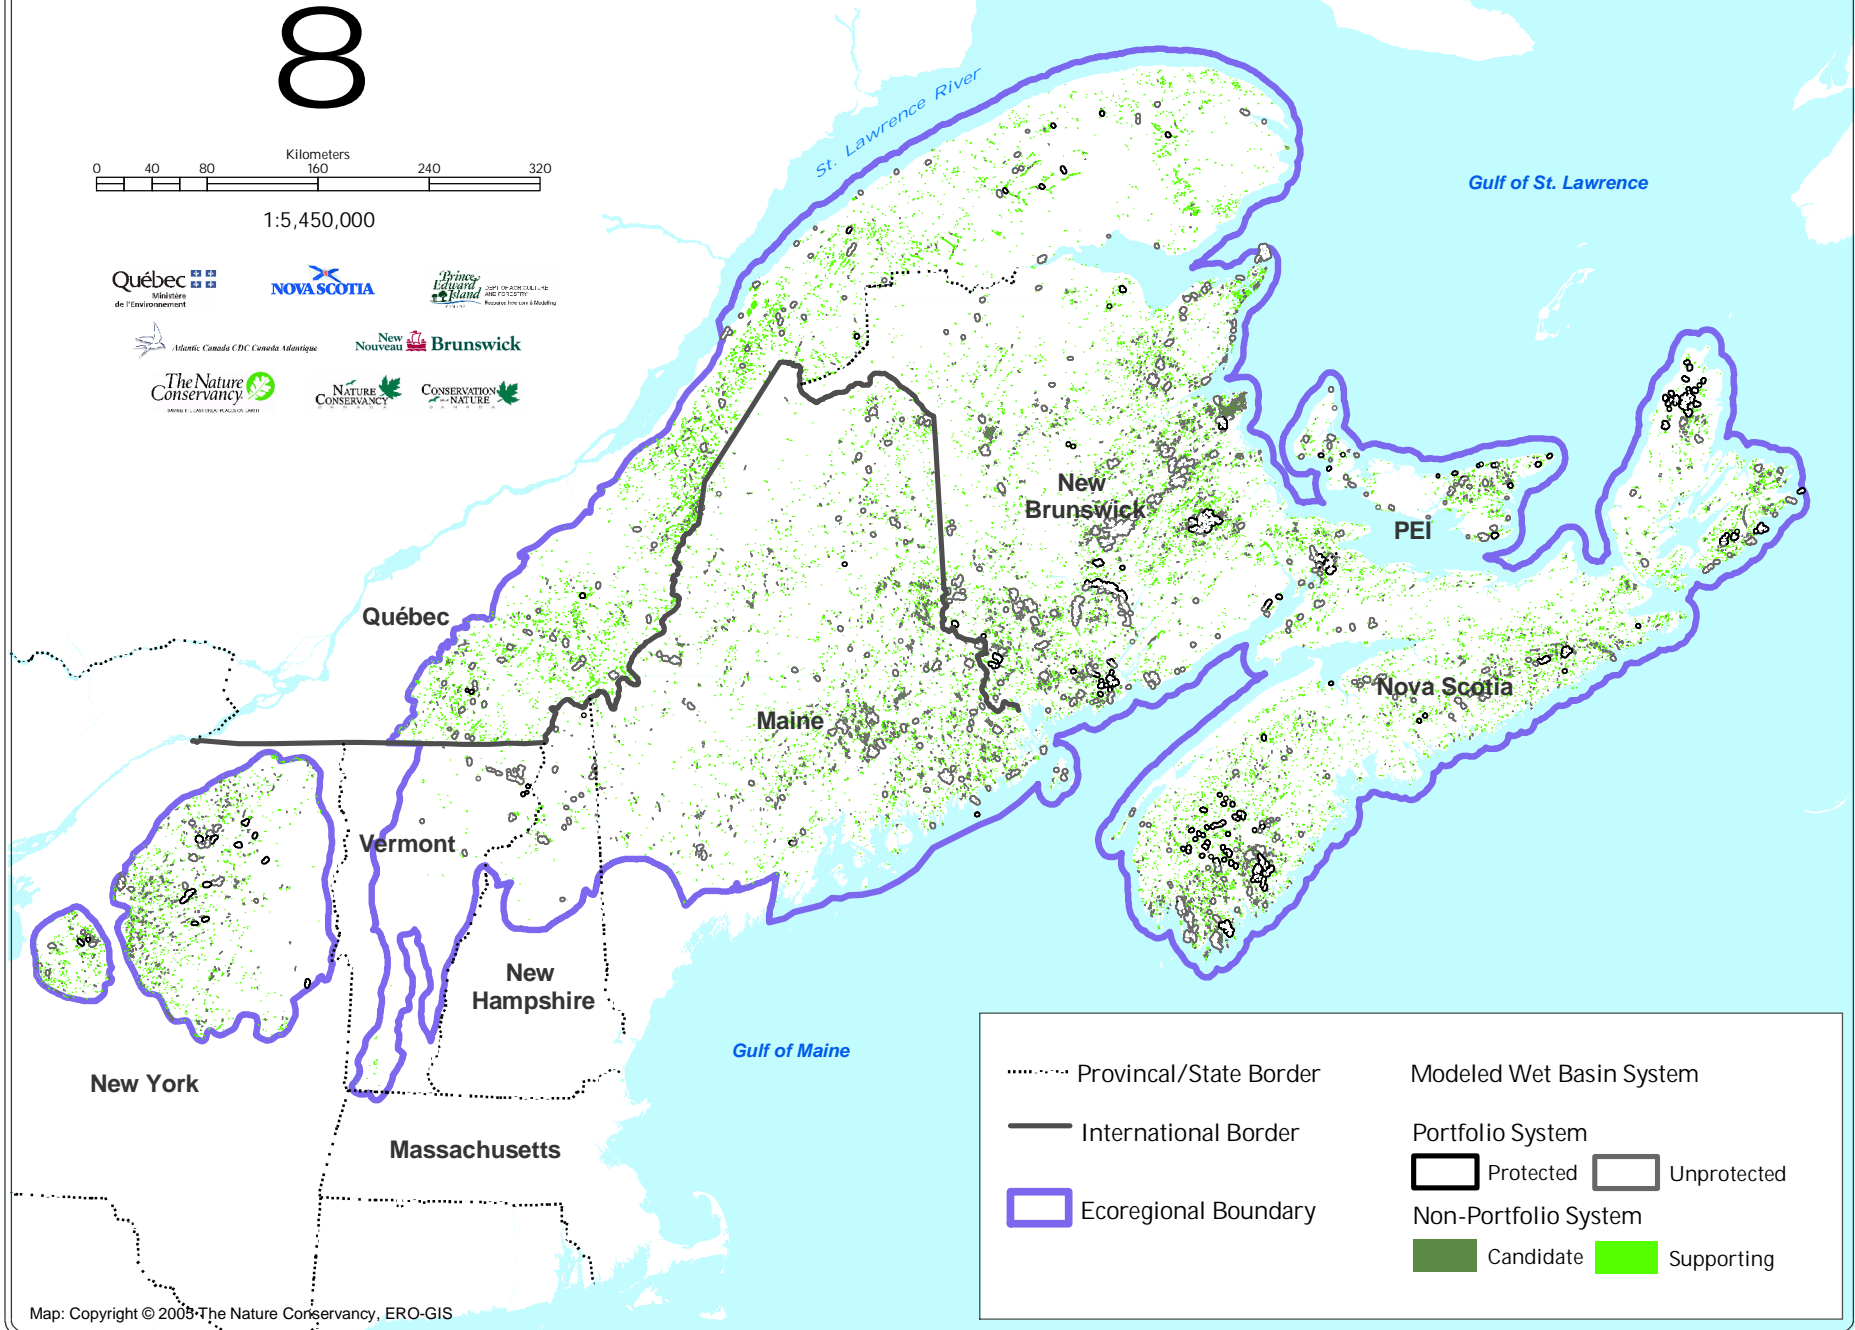

WET BASIN SYSTEMS

NORTHERN APPALACHIAN / ACADIAN ECOREGION

8

1:5,450,000

Provincial/State Border	Modeled Wet Basin System
International Border	Portfolio System
Ecoregional Boundary	Protected Unprotected
	Non-Portfolio System
	Candidate Supporting