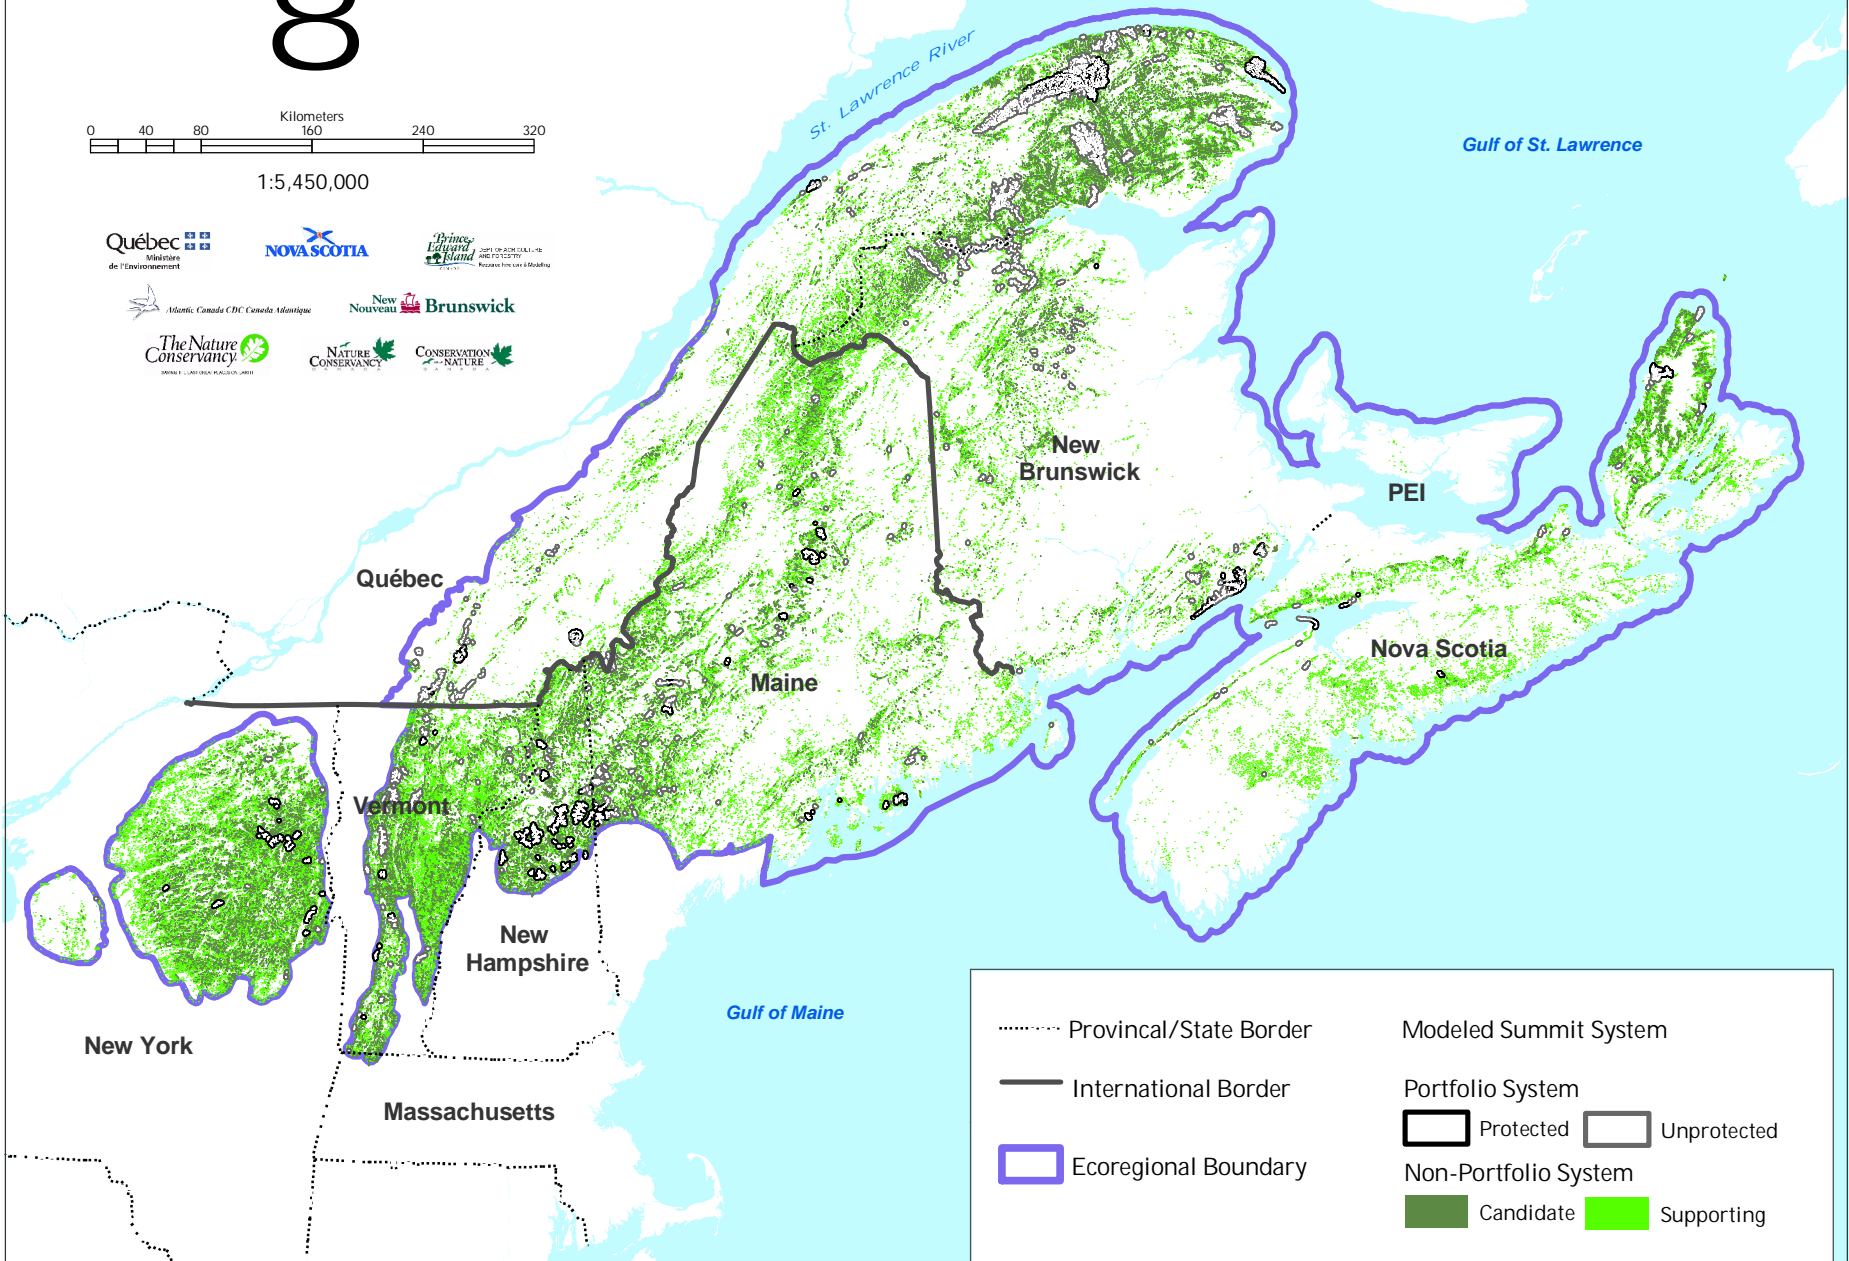

SUMMIT SYSTEMS

NORTHERN APPALACHIAN / ACADIAN ECOREGION

8

1:5,450,000

Provincial/State Border	Modeled Summit System
International Border	Portfolio System
Ecoregional Boundary	Protected Unprotected
	Non-Portfolio System
	Candidate Supporting