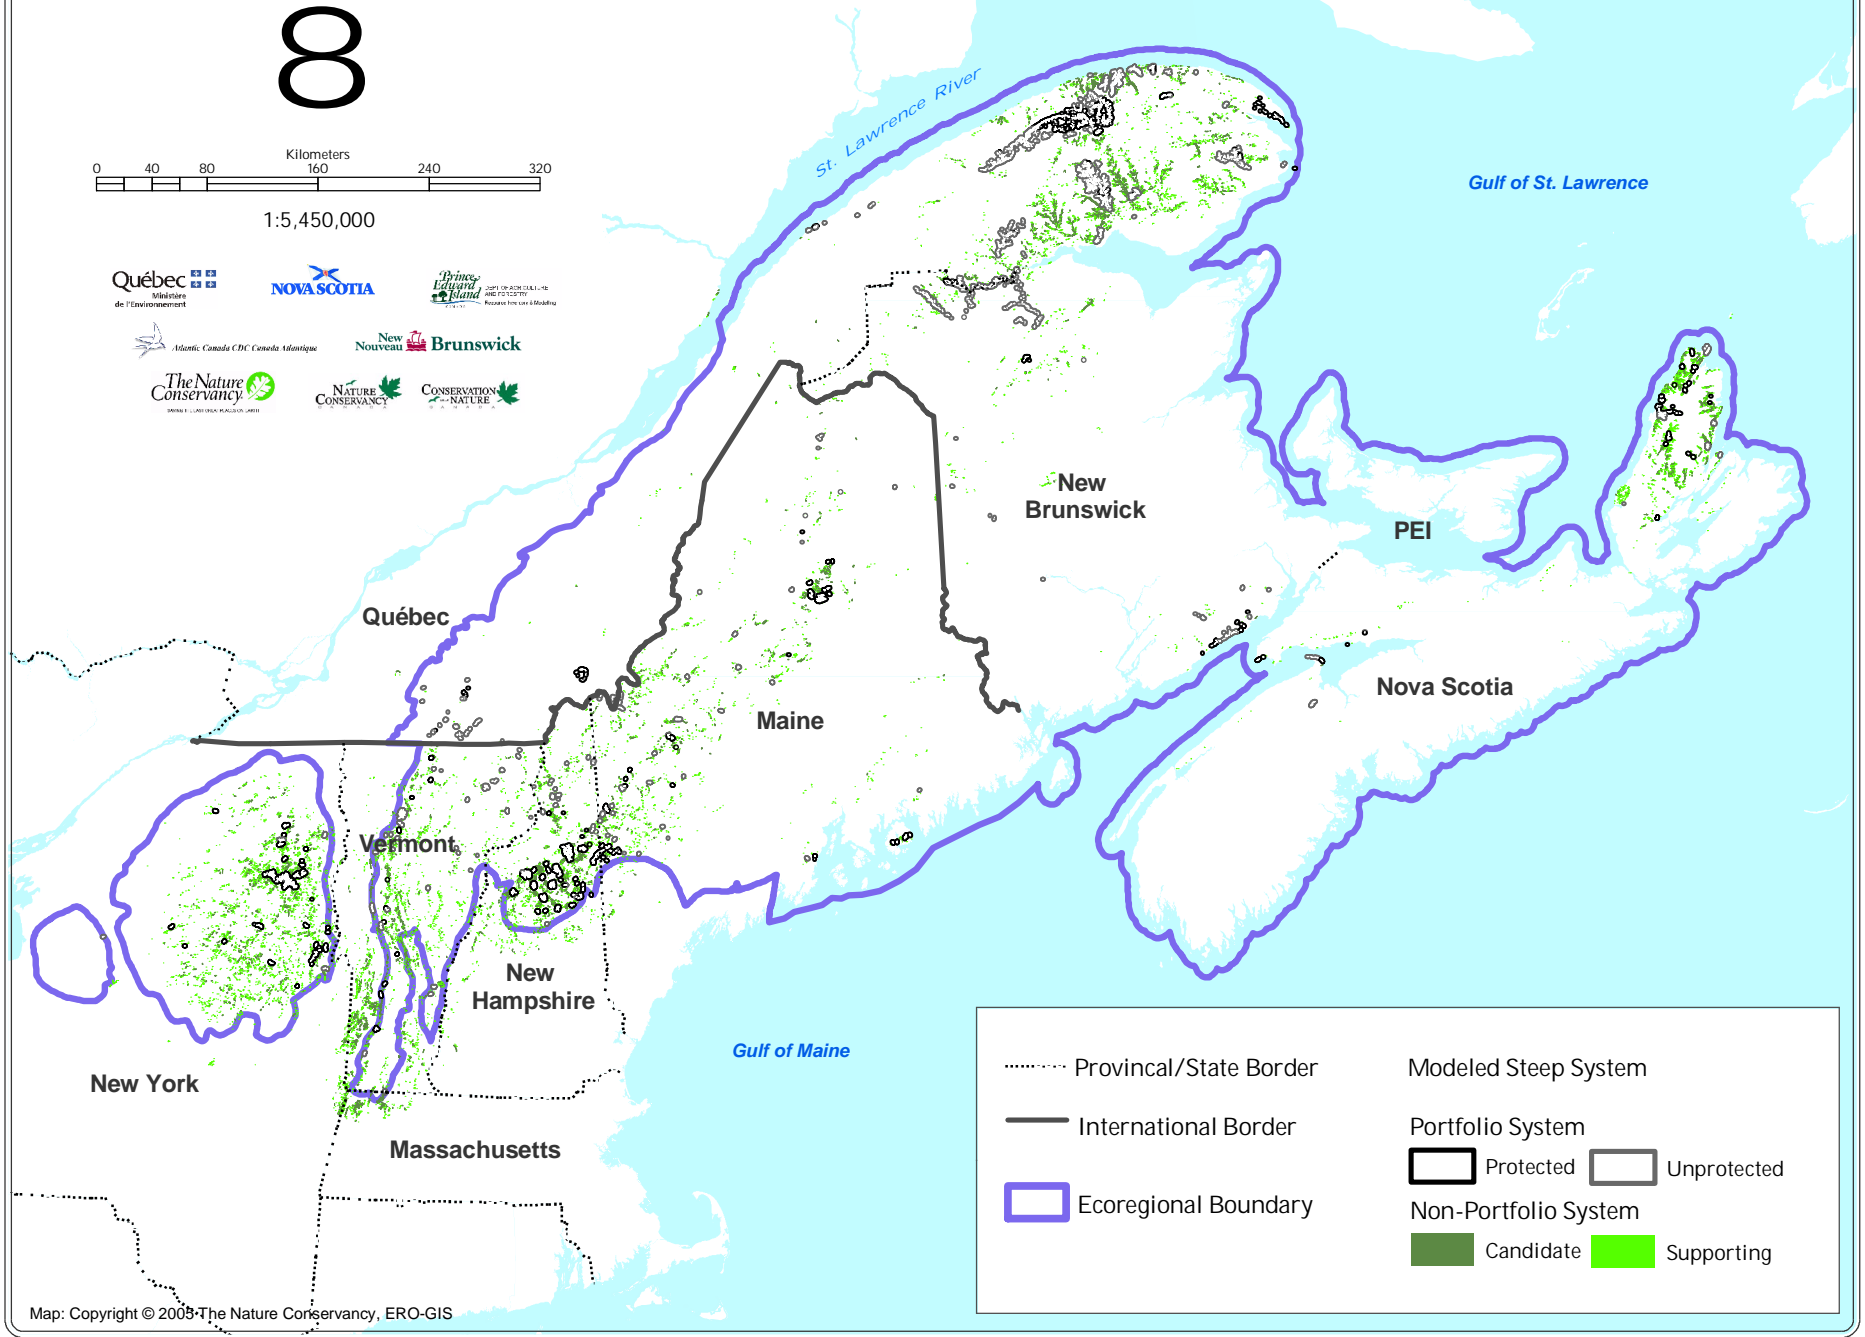

# STEEP SYSTEMS

NORTHERN APPALACHIAN / ACADIAN ECOREGION

# 8

1:5,450,000

Provincial/State Border	Modeled Steep System
International Border	Portfolio System
Ecoregional Boundary	Protected
	Unprotected
	Non-Portfolio System
	Candidate
	Supporting