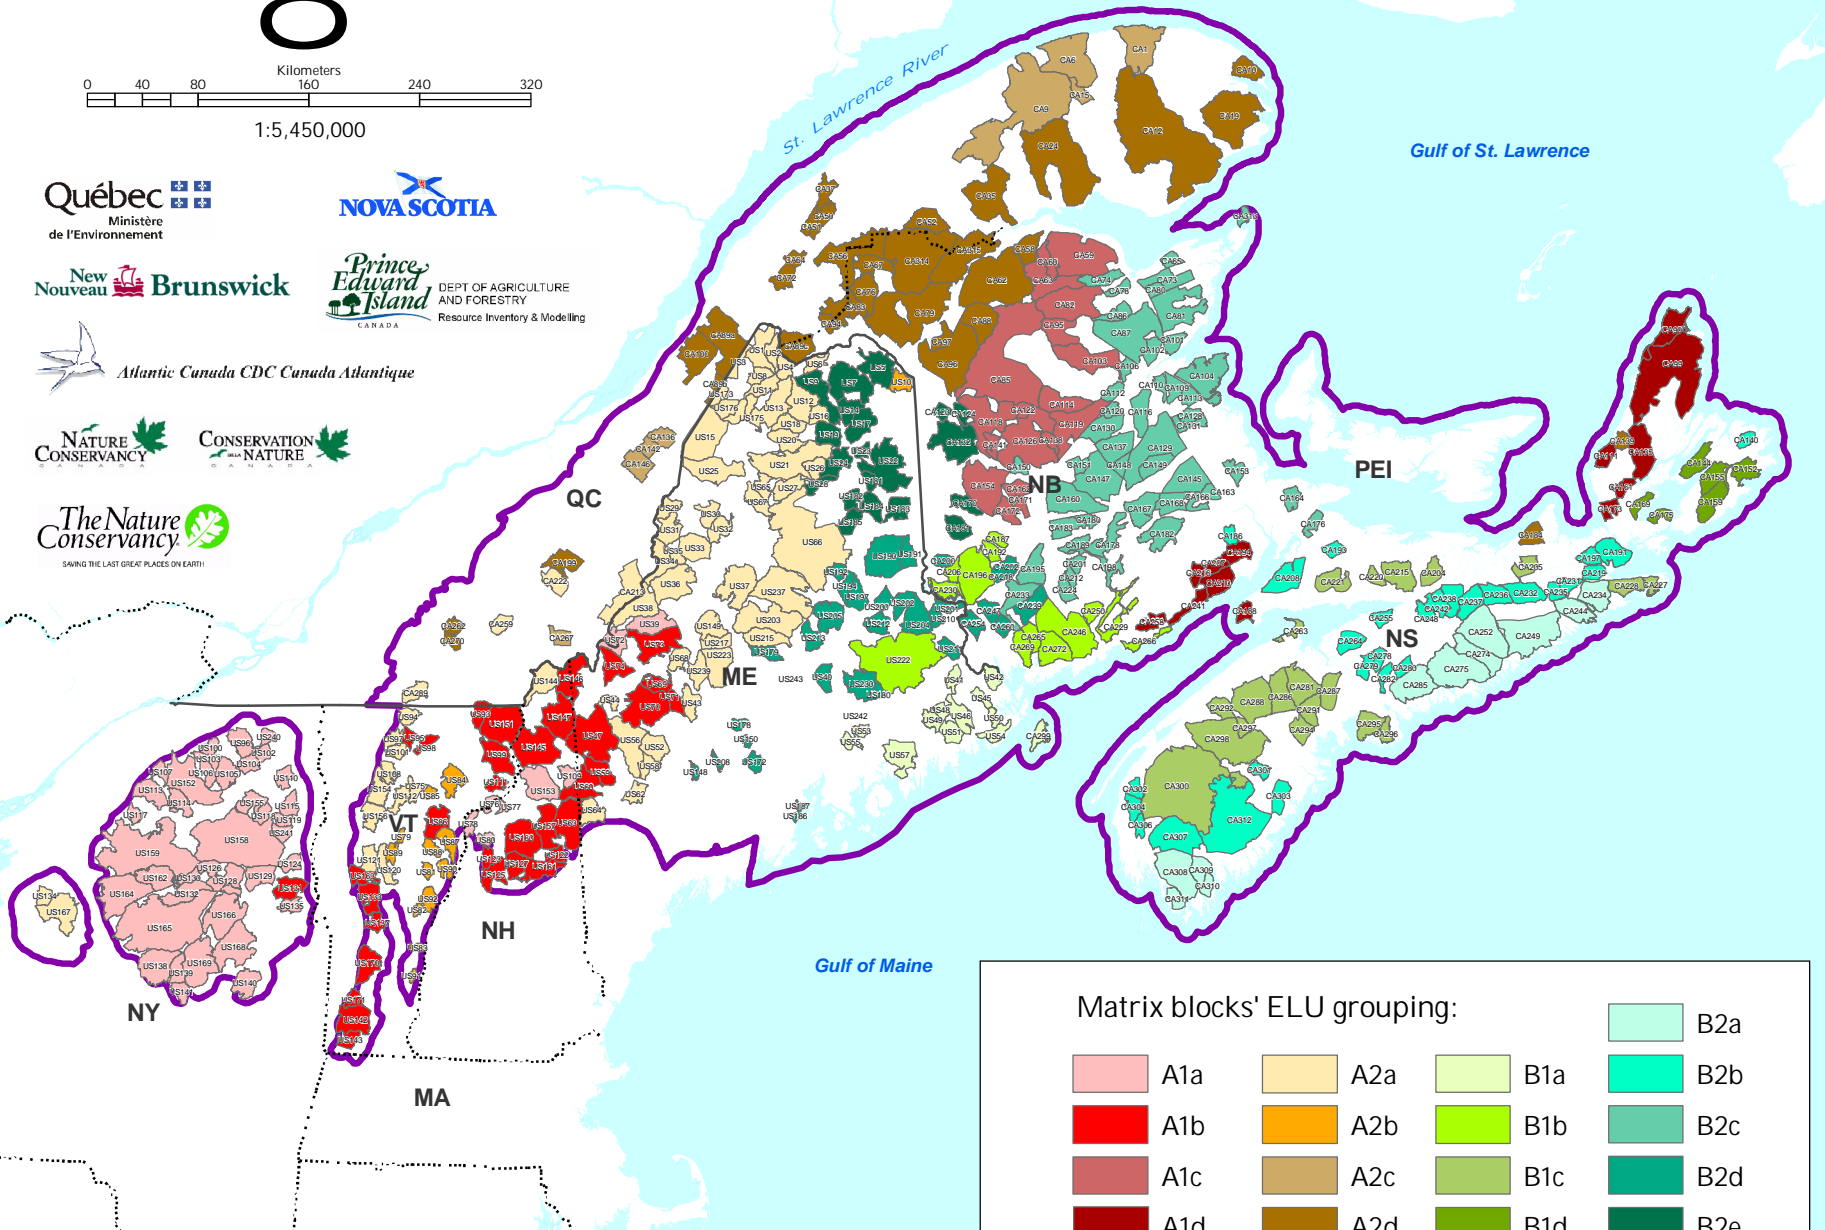

# MATRIX FOREST BLOCKS

NORTHERN APPALACHIAN / ACADIAN ECOREGION

# 8

Québec  
Ministère  
de l'Environnement

NOVA SCOTIA

New Brunswick

Prince Edward Island  
DEPT OF AGRICULTURE  
AND FORESTRY  
CANADA  
Resource Inventory & Modelling

Atlantic Canada CDC Canada Atlantique

NATURE CONSERVANCY CONSERVATION WITH NATURE

The Nature Conservancy  
SAVING THE LAST GREAT PLACES ON EARTH

Matrix blocks' ELU grouping:

	A1a		A2a		B1a		B2a
	A1b		A2b		B1b		B2b
	A1c		A2c		B1c		B2c
	A1d		A2d		B1d		B2d
					B1e		B2e