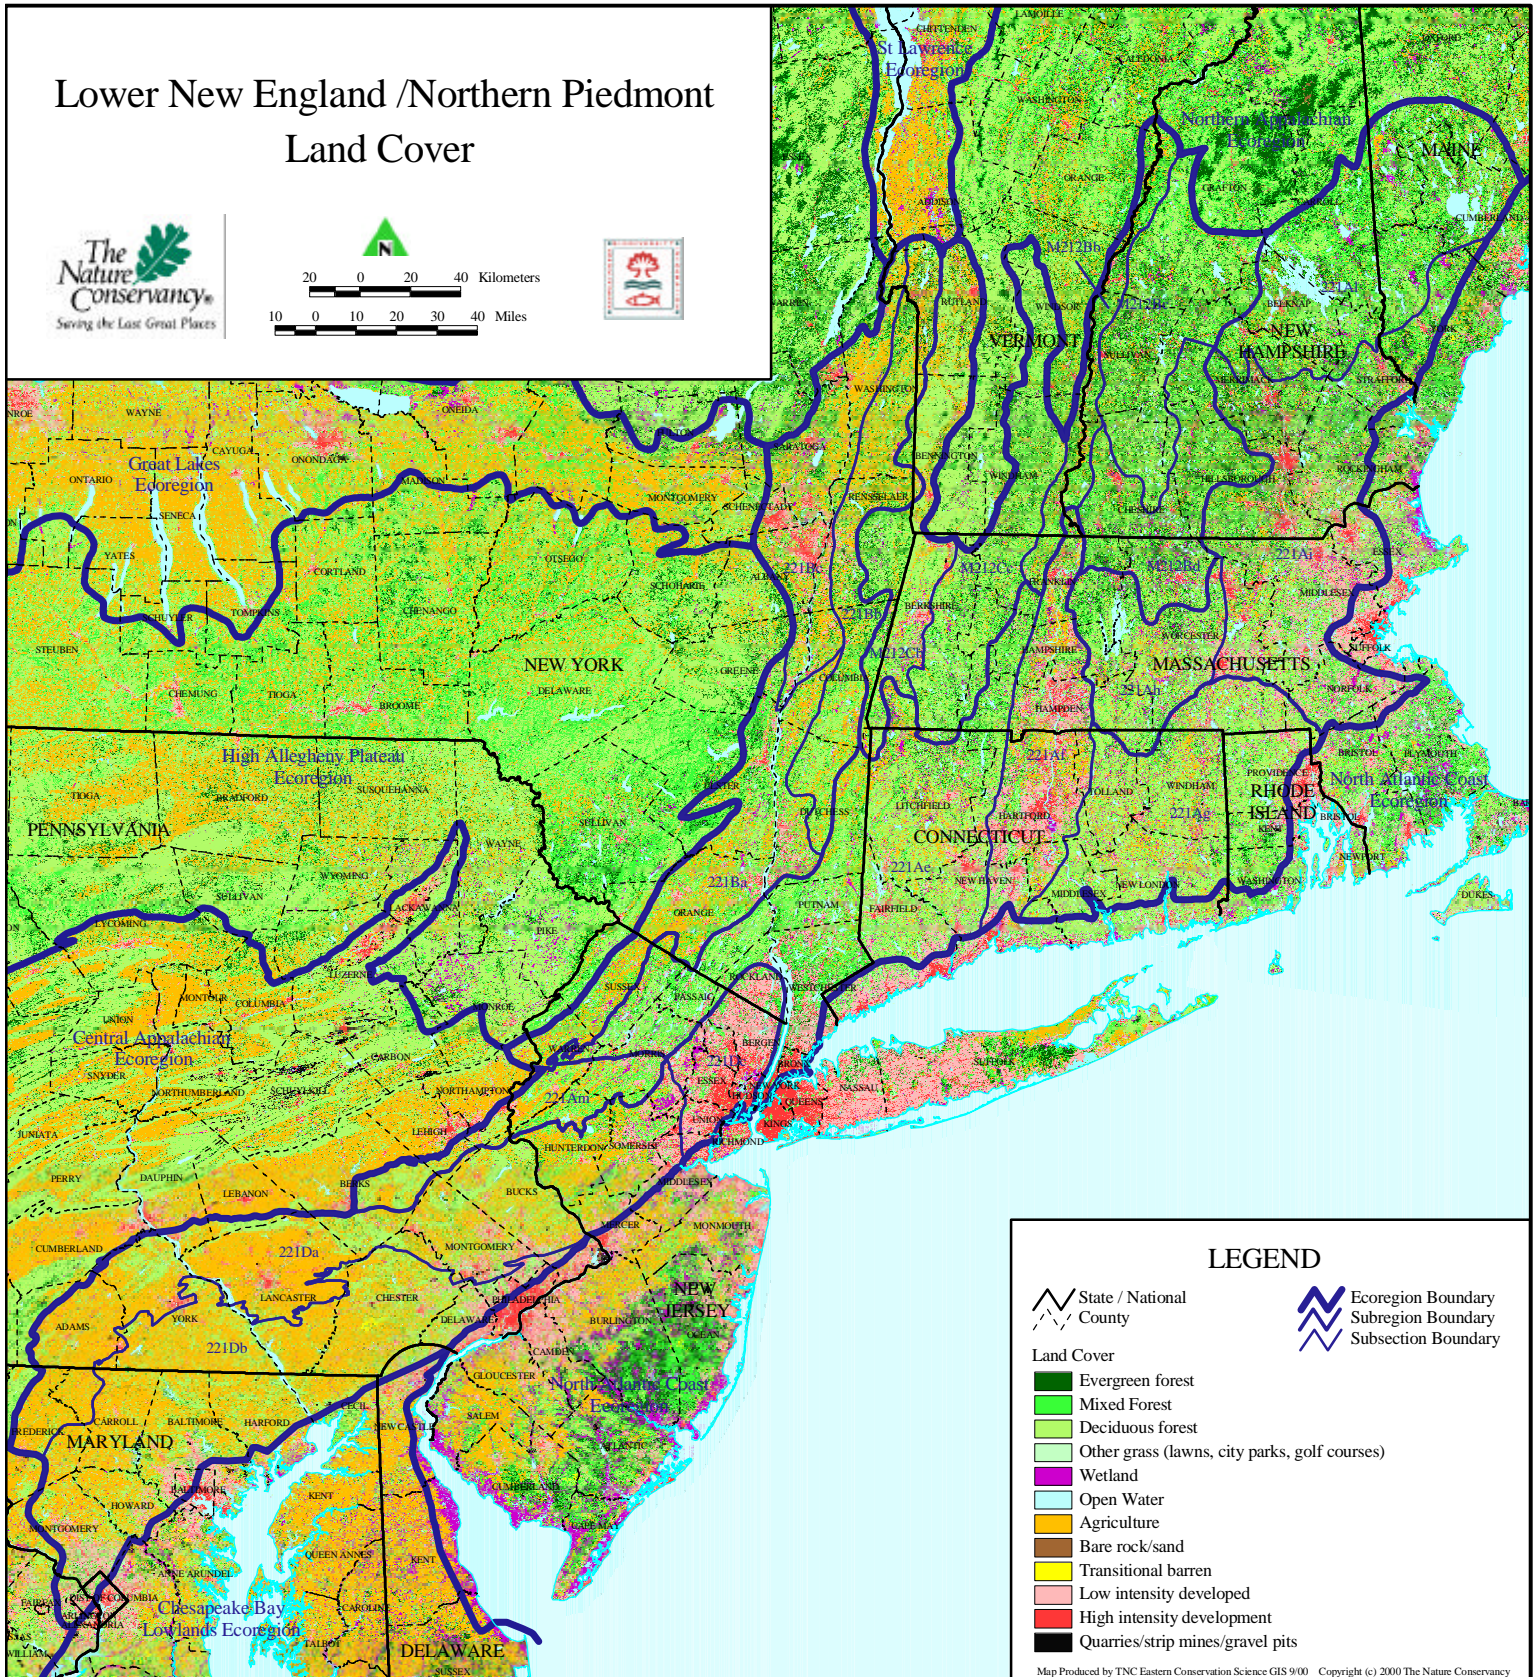

Lower New England / Northern Piedmont Land Cover

LEGEND

- State / National
 - County
 - Ecoregion Boundary
 - Subsection Boundary
- Land Cover
- Evergreen forest
 - Mixed Forest
 - Deciduous forest
 - Other grass (lawns, city parks, golf courses)
 - Wetland
 - Open Water
 - Agriculture
 - Bare rock/sand
 - Transitional barren
 - Low intensity developed
 - High intensity developed
 - Quarries/strip mines/gravel pits