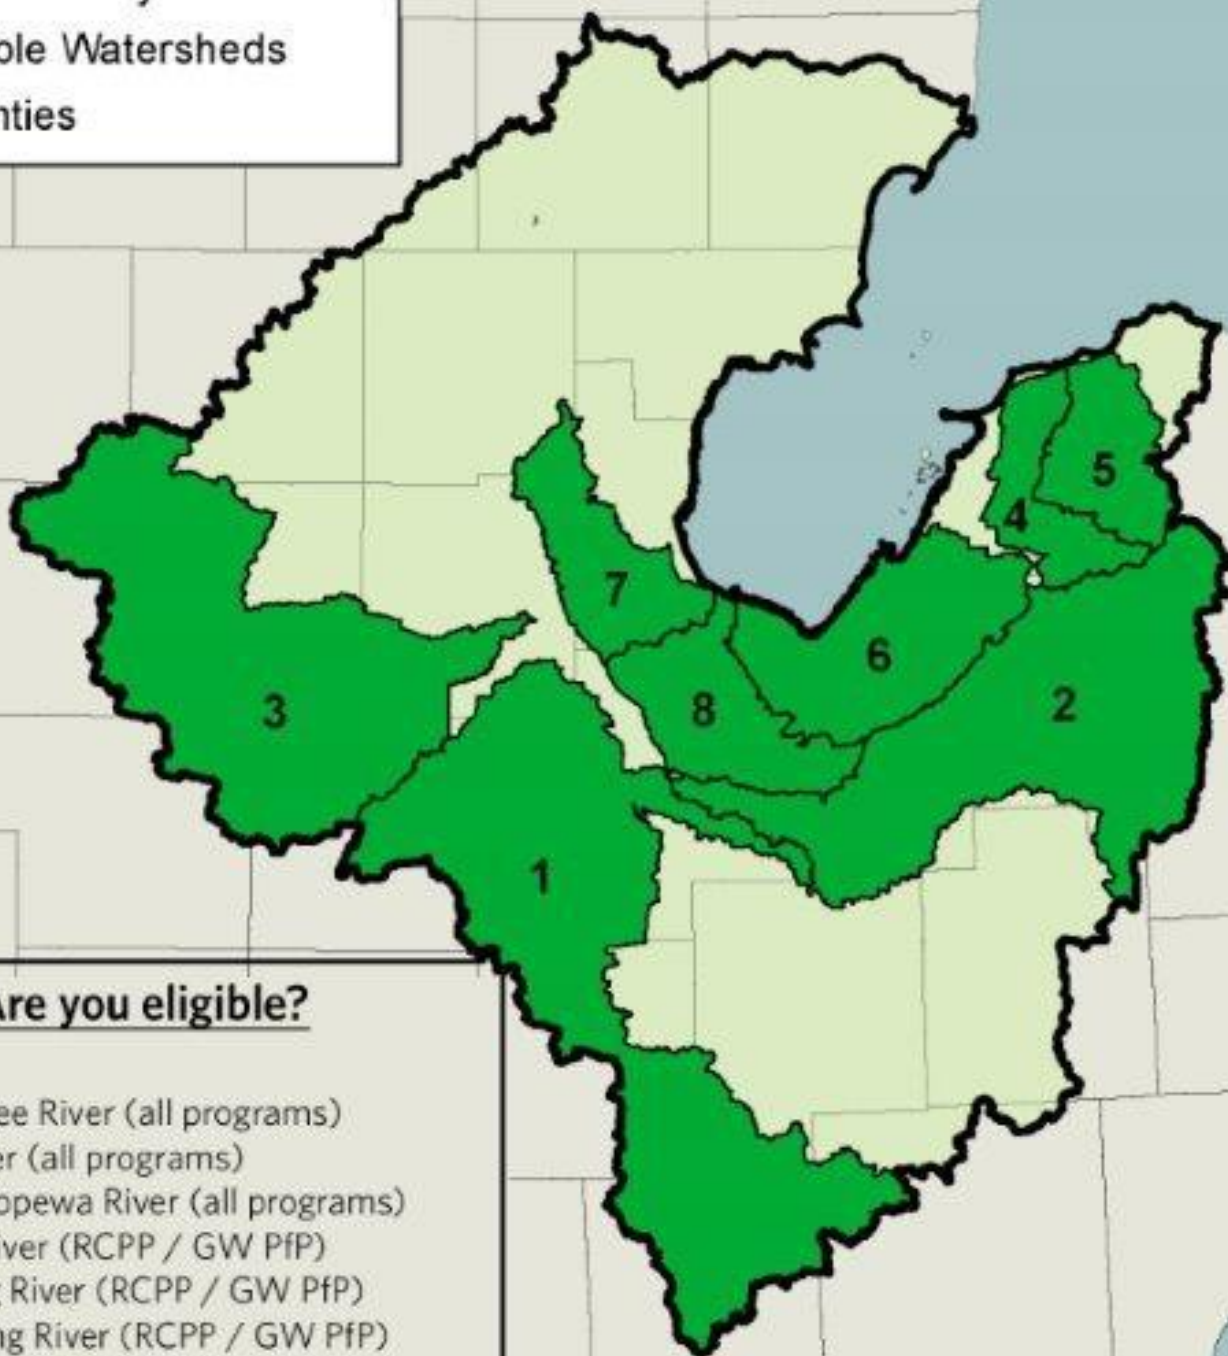

Saginaw Bay Watershed Conservation Partnership Program Eligibility Map

2/26/2018

Legend

-  Saginaw Bay Watershed
-  Eligible Watersheds
-  Counties

Are you eligible?

Key:

1. Shiawassee River (all programs)
2. Cass River (all programs)
3. Pine/Chippewa River (all programs)
4. Pigeon River (RCPP / GW PfP)
5. Pinnebog River (RCPP / GW PfP)
6. Sebawaing River (RCPP / GW PfP)
7. Kawkawlin River (RCPP / GW PfP)
8. Saginaw River (Sediment and GW PfP)

RCPP: Regional Conservation Partnership Program

GW PfP: Pay for Performance Program for Increasing Groundwater Replenishment

Sediment PfP: Pay for Performance Program for Reducing Sediment Runoff

Visit nature.org/saginawbay for more information.

The Nature
Conservancy 
Michigan