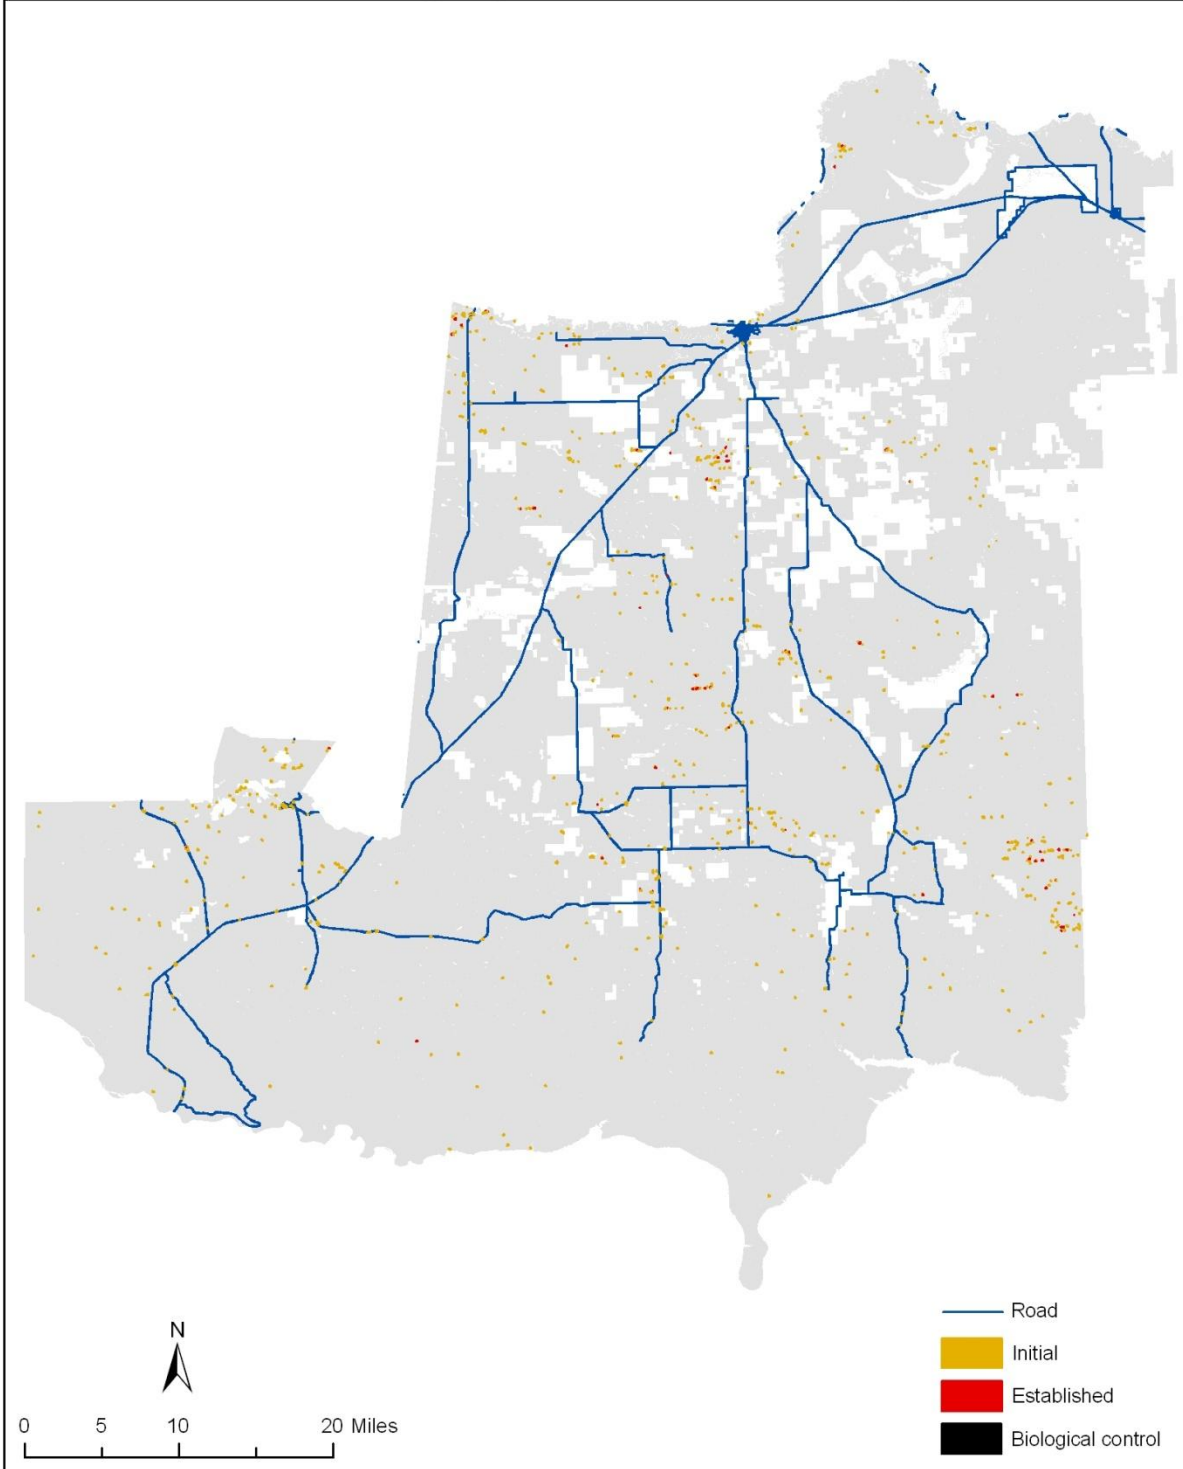

Montana Glaciated Plains - *Cenaurea maculosa* & *Euphorbia esula* -
Initial

Montana Glaciated Plains - *Cenaurea maculosa* & *Euphorbia esula* -
High Spread - No Management - Year 40

Montana Glaciated Plains - *Cenaurea maculosa* & *Euphorbia esula* -
Low Spread - No Management - Year 40

Montana Glaciated Plains - *Cenaurea maculosa* & *Euphorbia esula* -
High Spread - Unlimited Management - Year 40

Montana Glaciated Plains - *Cenaurea maculosa* & *Euphorbia esula* -
Low Spread - Unlimited Management - Year 40