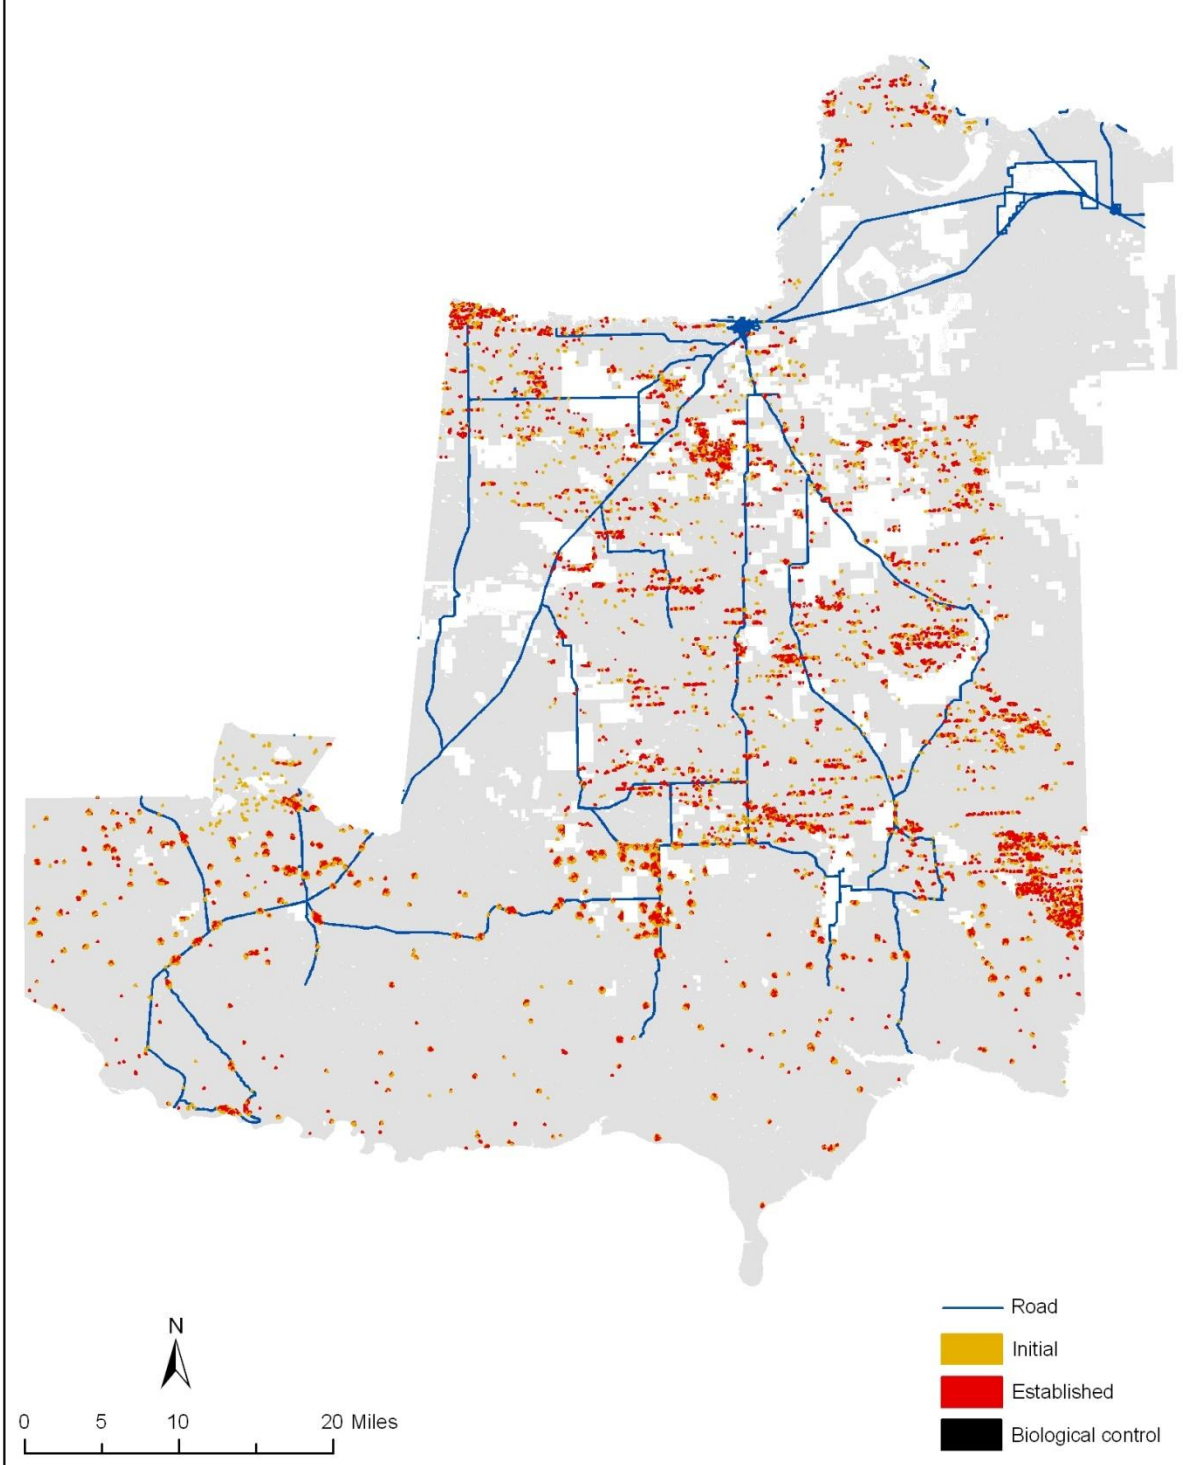

Montana Glaciated Plains - *Cenaurea maculosa* & *Euphorbia esula* -
Initial

Montana Glaciated Plains - *Cenaurea maculosa* & *Euphorbia esula* -
High Spread - No Management - Year 40

Montana Glaciated Plains - *Cenaurea maculosa* & *Euphorbia esula* -
Low Spread - No Management - Year 40

Montana Glaciated Plains - *Cenaurea maculosa* & *Euphorbia esula* -
High Spread - Unlimited Management - Year 40

Montana Glaciated Plains - *Cenaurea maculosa* & *Euphorbia esula* -
Low Spread - Unlimited Management - Year 40