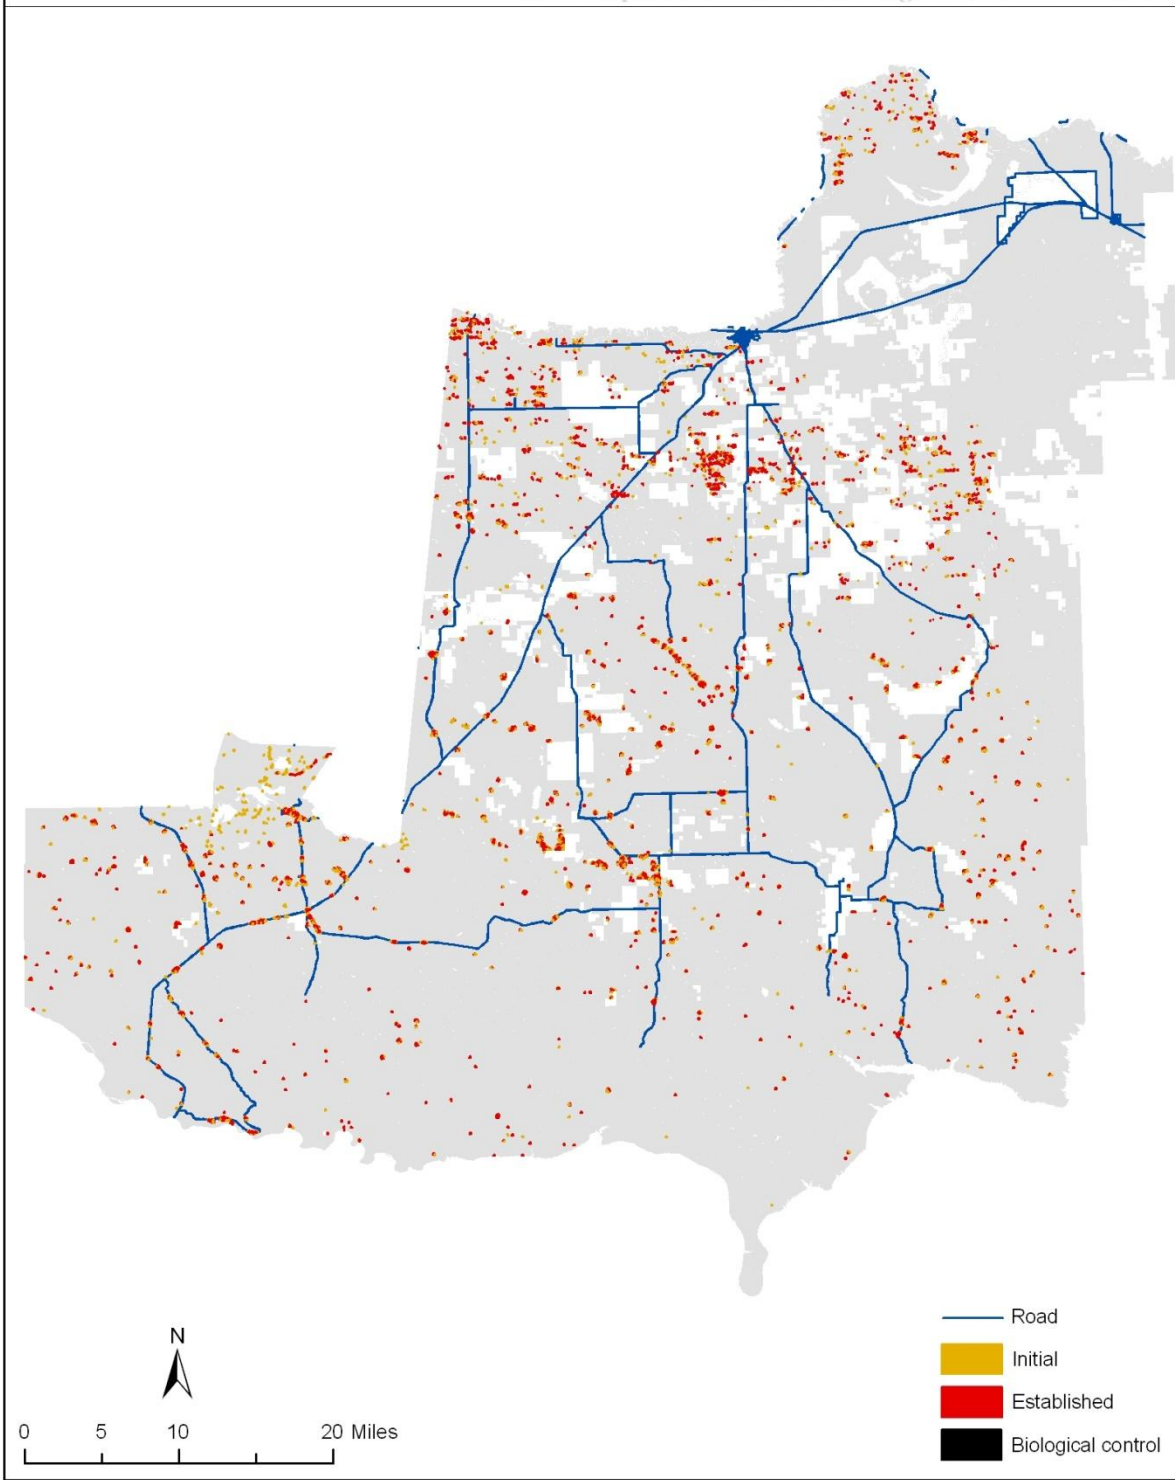

Montana Glaciated Plains - *Cenaurea maculosa* & *Euphorbia esula* -
Initial

Montana Glaciated Plains - *Cenaurea maculosa* & *Euphorbia esula* -
High Spread - No Management - Year 40

Montana Glaciated Plains - *Cenaurea maculosa* & *Euphorbia esula* -
Low Spread - No Management - Year 40

Montana Glaciated Plains - *Cenaurea maculosa* & *Euphorbia esula* -
High Spread - Unlimited Management - Year 40

Montana Glaciated Plains - *Cenaurea maculosa* & *Euphorbia esula* -
Low Spread - Unlimited Management - Year 40