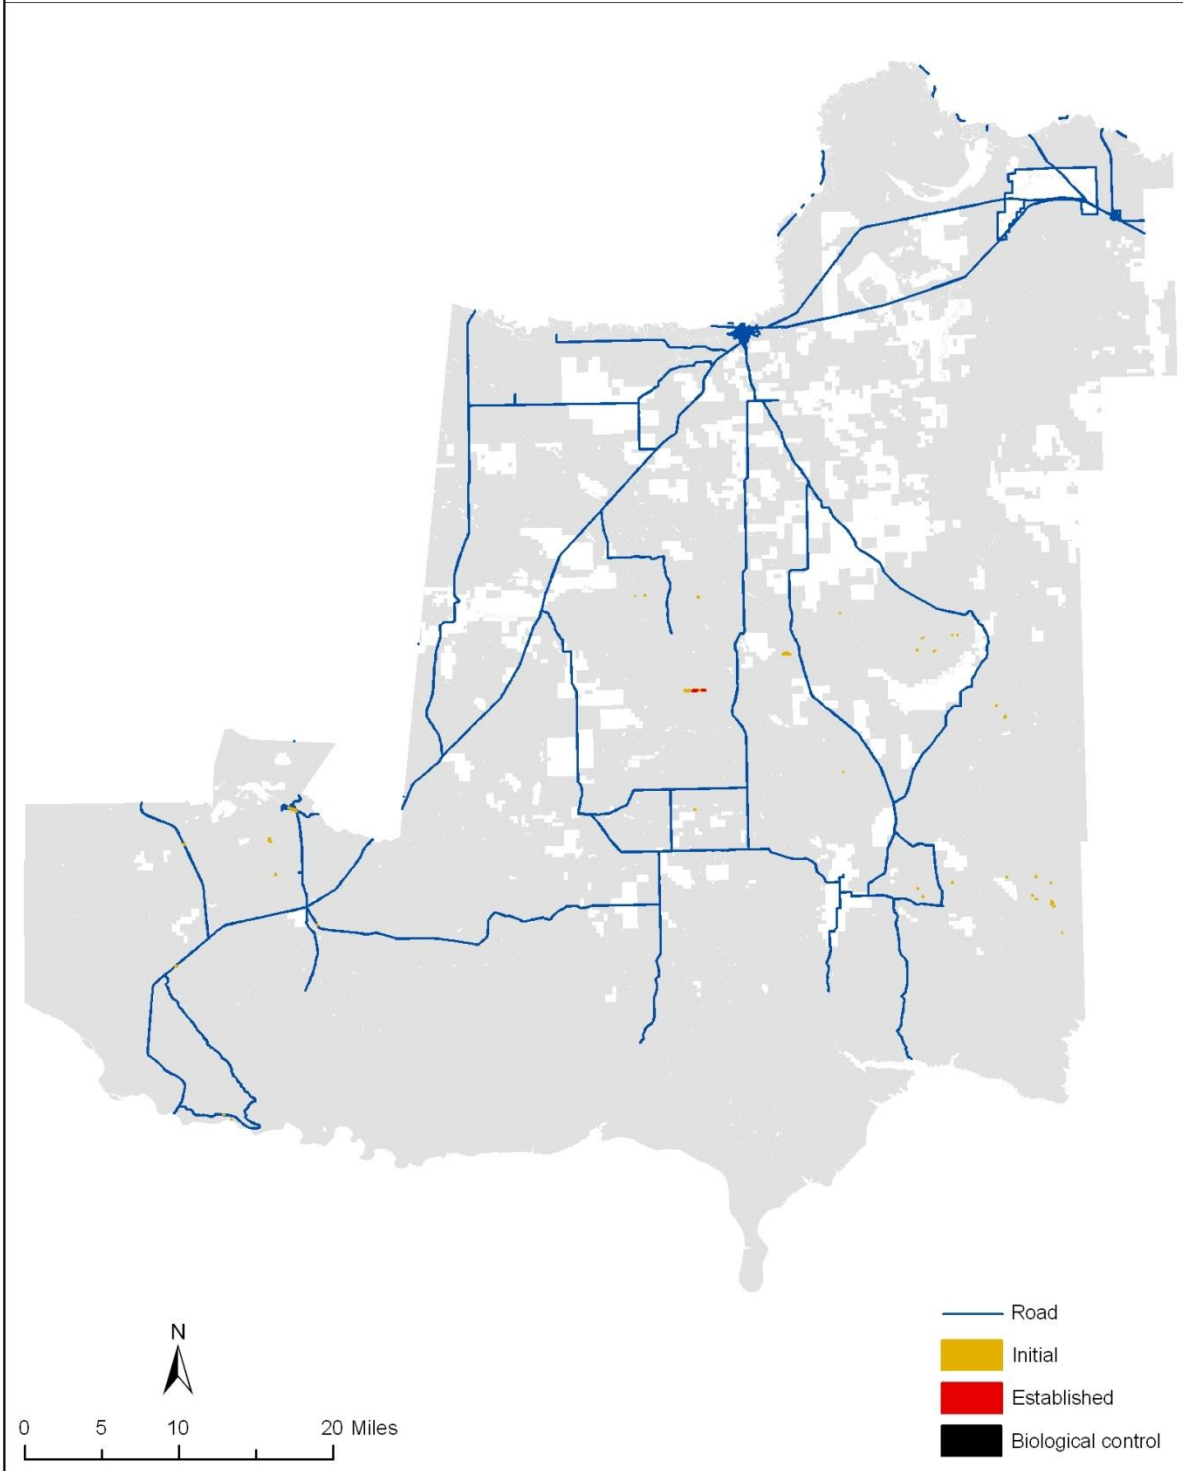

Montana Glaciated Plains - *Cenaurea maculosa* & *Euphorbia esula* -
Initial

Montana Glaciated Plains - *Cenaurea maculosa* & *Euphorbia esula* -
High Spread - No Management - Year 40

Montana Glaciated Plains - *Cenaurea maculosa* & *Euphorbia esula* -
Low Spread - No Management - Year 40

Montana Glaciated Plains - *Cenaurea maculosa* & *Euphorbia esula* -
High Spread - Unlimited Management - Year 40

Montana Glaciated Plains - *Cenaurea maculosa* & *Euphorbia esula* -
Low Spread - Unlimited Management - Year 40